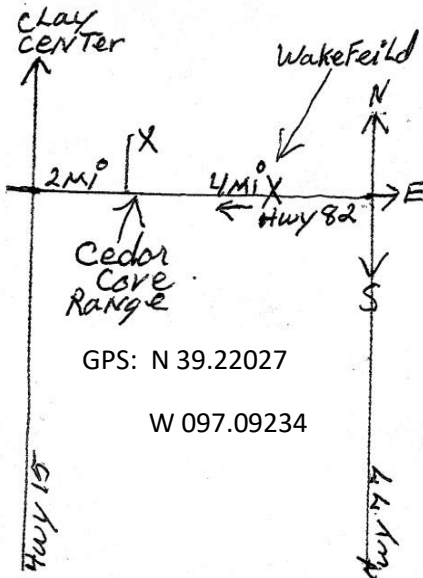

Potluck Dinner Saturday 4:00 PM (please bring a side dish)

KTMA Meeting 5:00 PM (w/Awards & Auction Following)

Range and camp rules will be posted @ registration table.

NO LOADED WEAPONS IN CAMP; CCH will be respected!